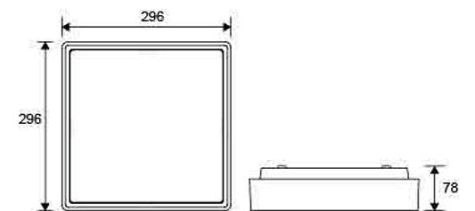

LGW2201

10 Watt
800 Lumen
Length: 220mm
Width: 220mm
Depth: 56mm

LGW2201

LGW3301

16 Watt
1000 Lumen
Length: 296mm
Width: 296mm
Depth: 78mm

LGW3301

LGW4001

20 Watt
1200 Lumen
Length: 400mm
Width: 400mm
Depth: 93mm