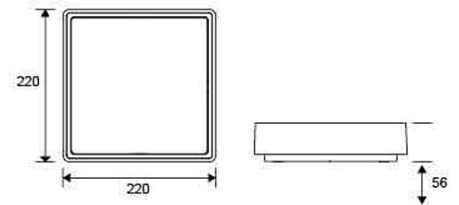

LGW2201

10 Watt
800 Lumen
Length: 220mm
Width: 220mm
Depth: 56mm

LGW2201

LGW3301

16 Watt
1000 Lumen
Length: 296mm
Width: 296mm
Depth: 78mm

LGW3301

LGW4001

20 Watt
1200 Lumen
Length: 400mm
Width: 400mm
Depth: 93mm